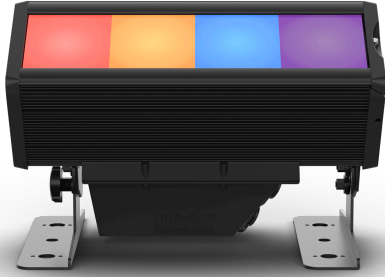

COLORado Solo Batten 4

A compact and robust IP65-rated RGBAW LED batten featuring four individually-controlled, homogenized cells for creating seamless color washes or dynamic pixel-mappable effects.

Built for the rigors of touring, festivals, installations, and theatrical productions, this versatile fixture excels in any application requiring a powerful linear wash or eye-candy effect.

- Utilizes 48 RGBAW LEDs across four cells for completely homogenized, shadow-free color mixing.
- Features an IP65-rated housing with IP power, DMX, and Ethernet connections for outdoor use.
- Delivers a wide color temperature range with selectable presets from 1800K to 8000K.
- Supports DMX, RDM, Art-Net, and sACN protocols for versatile system integration.
- Offers five selectable dimming curves for smooth fades and enhanced programming versatility.
- Provides a native 18° beam angle, expandable to 35° with an optional filter.

SPECIFICATIONS

Optical

Light Source: 48 LEDs (8 red, 8 green, 8 blue, 8 amber, 16 white) 3 W, (612 mA) 50,000 hours life expectancy

Color Temperature (range): 1800 to 8000 K

CRI (3200 K): 77.2

Installed Optics: 18°

Weight (shipping weight): 20.50 lb (9.3 kg)

Exterior Color: Black

Housing Material: Aluminum die-cast

Accessory Holder/Gel Frame Size: 13.5 x 3.81 in (342.9 x 97 mm)

Connections

Power Connection: Edison (Local) plug to Seetronic Powerkon IP65