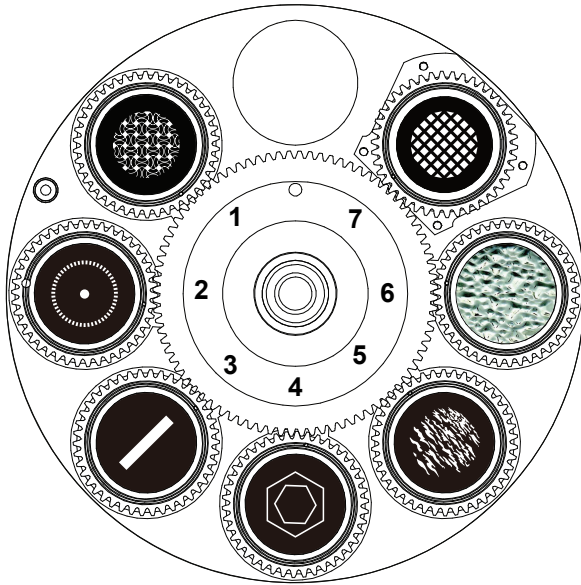

Gobo Wheels

Gobo wheel 1
(Rotating)